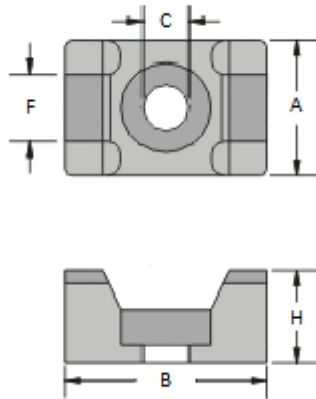

Cable Tie Mounts - Cradle Mount - Nylon 66 - BLACK

Part	A(mm)	B(mm)	C(mm)	F(mm)	H(mm)
42524	9.5	15	3.5	5	7
42526	15	25	4.8	9	11