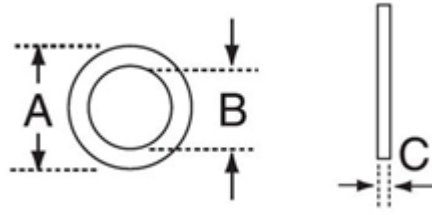

Washer - Flat - Nylon 66 - BLACK

| Product No. | A (mm) | B (mm) | C (mm) |
|-------------|--------|--------|--------|
| V16M030080B | 8 | 3.2 | 0.79 |