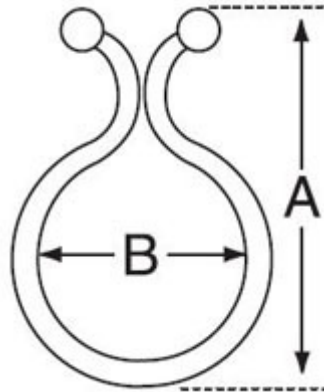

## Twist Locks - Nylon 66 - NATURAL

Product No.	A mm)	Min. Bundle Range (B) (mm)	Max. Bundle Range (B) (mm)
V23EZ0375N	25.91	7.62	10.16