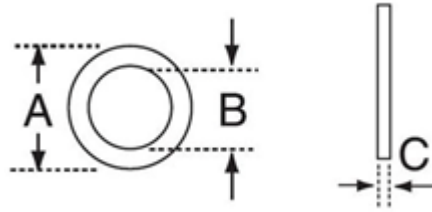

Washer - Flat - Nylon 66 - BLACK

Product No.	A (mm)	B (mm)	C (mm)
V16M030080B	8	3.2	0.79
V16M10022250B	21.99	10.49	2.49