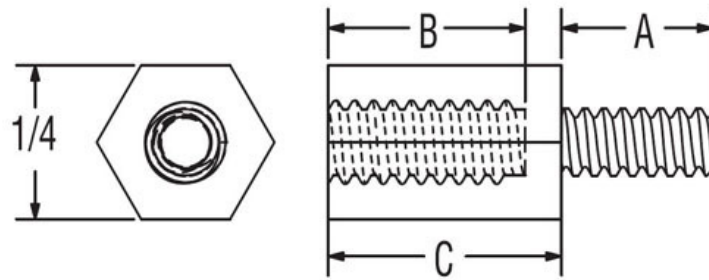

Spacer - Imperial Thread - Hexagonal - Male / Female - Nylon 66 - NATURAL

Product No.	Thread	A (in.)	B (in.)	C (in.)
V36440MF050	4-40	3/16	3/16	1/2