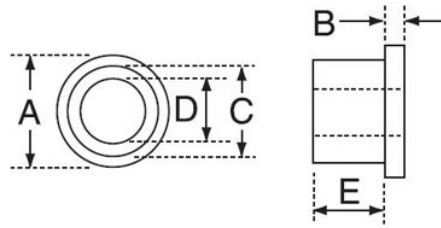

Washer - Shoulder - Nylon 66 - NATURAL

Product No.	A (mm)	B (mm)	C (mm)	D (mm)	E (mm)
V12SWS2532	18.9	2.5	13.8	9.9	3.9
V12SWS4022	38.1	3.2	34.7	25.4	8