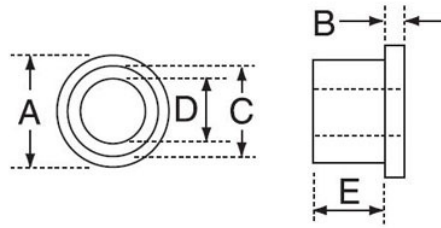

## Washer - Shoulder - Nylon 66 - NATURAL

Product No.	A (mm)	B (mm)	C (mm)	D (mm)	E (mm)
V10SC010025	10.13	1.57	6.6	5.08	6.35
V12SWS2532	18.9	2.5	13.8	9.9	3.9
V12SWS4022	38.1	3.2	34.7	25.4	8