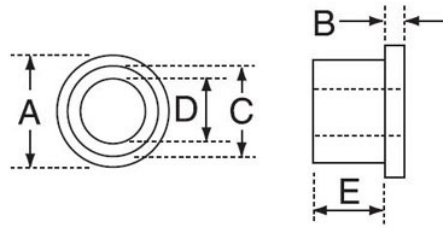

## Washer - Shoulder - Nylon 66 - BLACK

Product No.	A (mm)	B (mm)	C (mm)	D (mm)	E (mm)
V10SC008014B	8.74	1.57	5.21	4.39	3.56