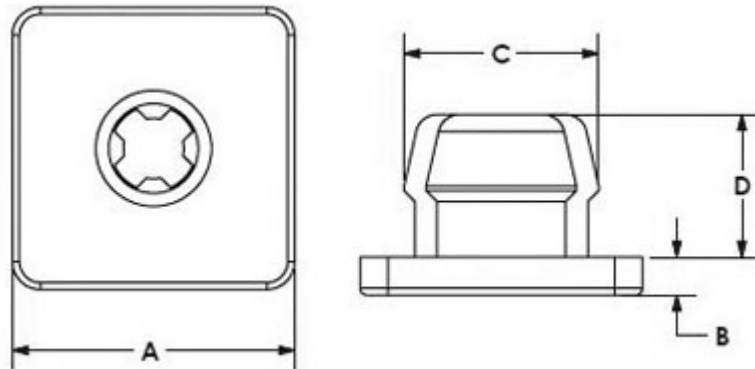

Grommet Nut - Square - Nylon 66 - NATURAL

| Product No. | Hole Size (mm) | Panel Thickness (mm) | Screw Size | A (mm) | B (mm) | C (mm) | D (mm) |
|-------------|----------------|----------------------|------------|--------|--------|--------|--------|
| V60SGN01010 | 9.58 - 9.7 | 3.18 - 3.3 | #10 | 15.47 | 2.08 | 10.54 | 7.82 |