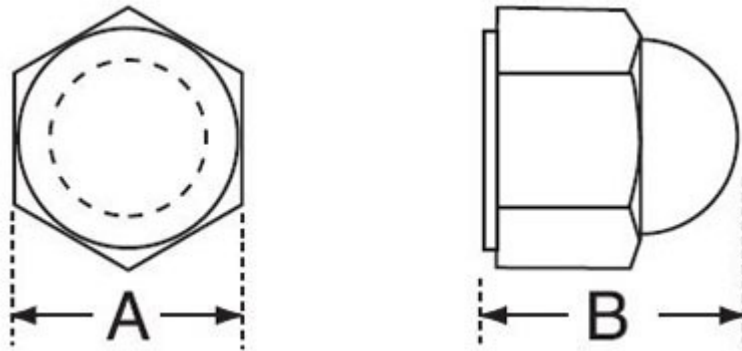

Cap Nut - Imperial - Nylon 66 - NATURAL

Product No.	Thread Pitch	A (mm)	B (mm)
V0501024CN	10-24	9.27	10.16