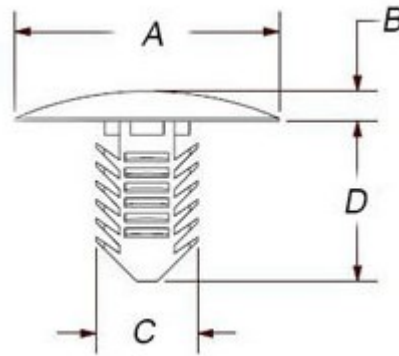

Clip - Christmas Tree - Nylon 66 - BLACK

Part No.	Fits Hole Sizes (mm)	Panel Thickness (mm)	A (mm)	B (mm)	C (mm)	D (mm)
V27XT2810750	7.13	1.57 - 19.05	20	2.54	7.62	22.71
40501	6.0 - 6.8	2.5 - 10.0	20.2	1.7	7.24	15.0