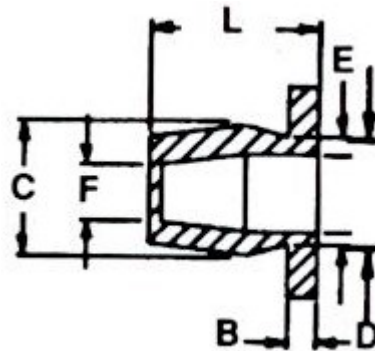

Emblem Clip - Tube Clip - Low Density Polyethylene - NATURAL

Product No.	A (mm)	B (mm)	C (mm)	D (mm)	E (mm)	F (mm)	L (mm)
60TC155112	8.73	1.17	6.07	3.94	5.51	3.18	28.45
60TC155360	8.73	1.17	6.07	3.94	5.51	3.18	9.14
60TC155600	8.73	1.17	6.07	3.94	5.51	3.18	15.24