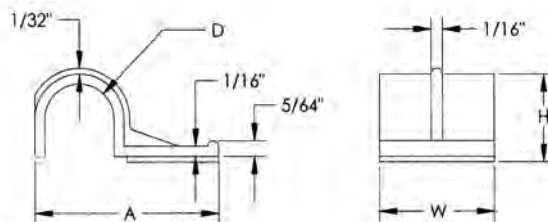

WIRE HANDLING HARDWARE

SECTION VII

Double and single press clips are the convenient and fast way to install wires and cable to almost any surface. Tough, corrosion resistant nylon 6/6 clip is backed with a quality foam adhesive tape. The double clip design develops greater shear loads and holding power and are supplied on easy-to-use perforated liner strips in sets of 6 to 10 pieces. The single clip is designed to be used in areas where space is limited or in corners or edges and are supplied on easy-to-use perforated liner strips in sets of 6 to 10 pieces. To install, simply pull the clip off of the liner strip and press into place. No holes to drill or screws to turn. Nylon press clips provide a low in-place assembly that is quick and permanent. Urethane foam tape has excellent conformability, high temperature and solvent resistance and high ultimate bond strength.

SINGLE ADHESIVE BACKED CABLE CLIPS

Molded in **Natural Nylon 6/6** - **1/32" Adhesive Tape**

ITEM NUMBER	DESCRIPTION	"D"	"A" *	"H"	"W"
** 22SPC13037	1/8" SNGL CLIP	1/8" (3,18)	.493 (12,52)	.217 (5,51)	3/8" (9,53)
** 22SPC20000	13/64" SNGL CLIP	13/64" (5,16)	.808 (20,53)	.289 (7,34)	1/2" (12,70)
** 22SPC25550	1/4" SNGL CLIP	1/4" (6,35)	.865 (21,97)	.343 (8,71)	1/2" (12,70)
** 22SPC38562	3/8" SNGL CLIP	3/8" (9,53)	1.000 (25,40)	.475 (12,07)	5/8" (15,88)
* 22SPC50575	1/2" SNGL CLIP	1/2" (12,70)	1.125 (28,58)	.593 (15,06)	3/4" (19,05)