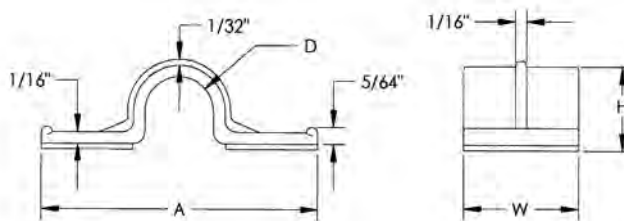

DOUBLE ADHESIVE BACKED CABLE CLIPS

Molded in **Natural Nylon 6/6** - **1/32" Adhesive Tape**

ITEM NUMBER	DESCRIPTION	"D"	"A" *	"H"	"W"
** 22DPC13037	1/8" DBLE CLIP	1/8" (3,18)	.760 (19,30)	.216 (5,49)	3/8" (9,53)
** 22DPC15637	5/32" DBLE CLIP	5/32" (3,96)	1.281 (32,54)	.248 (6,30)	3/8" (9,53)
** 22DPC25550	1/4" DBLE CLIP	1/4" (6,35)	1.380 (35,05)	.326 (8,28)	1/2" (12,70)
* 22DPC38062	3/8" DBLE CLIP	3/8" (9,53)	1.505 (38,23)	.455 (11,56)	5/8" (15,88)
* 22DPC50575	1/2" DBLE CLIP	1/2" (12,70)	1.600 (40,64)	.580 (14,73)	3/4" (19,05)

*Packaged 50 pcs. per roll **Packaged 100 pcs. per roll