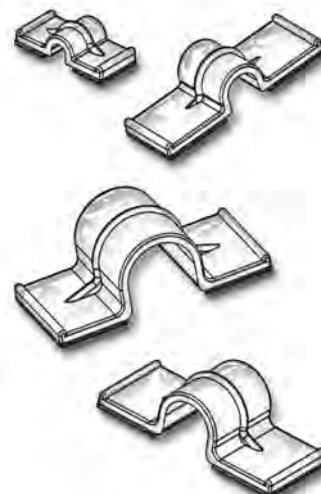

WIRE HANDLING HARDWARE

SECTION VII

Double and single press clips are the convenient and fast way to install wires and cable to almost any surface. Tough, corrosion resistant nylon 6/6 clip is backed with a quality foam adhesive tape. The double clip design develops greater shear loads and holding power and are supplied on easy-to-use perforated liner strips in sets of 6 to 10 pieces. The single clip is designed to be used in areas where space is limited or in corners or edges and are supplied on easy-to-use perforated liner strips in sets of 6 to 10 pieces. To install, simply pull the clip off of the liner strip and press into place. No holes to drill or screws to turn. Nylon press clips provide a low in-place assembly that is quick and permanent. Urethane foam tape has excellent conformability, high temperature and solvent resistance and high ultimate bond strength.

SINGLE ADHESIVE BACKED CABLE CLIPS

Molded in **Natural Nylon 6/6** - **1/32" Adhesive Tape**

ITEM NUMBER	DESCRIPTION	"D"	"A" *	"H"	"W"
** 22SPC13037	1/8" SNGL CLIP	1/8" (3,18)	.493 (12,52)	.217 (5,51)	3/8" (9,53)
** 22SPC20000	13/64" SNGL CLIP	13/64" (5,16)	.808 (20,53)	.289 (7,34)	1/2" (12,70)
** 22SPC25550	1/4" SNGL CLIP	1/4" (6,35)	.865 (21,97)	.343 (8,71)	1/2" (12,70)
** 22SPC38562	3/8" SNGL CLIP	3/8" (9,53)	1.000 (25,40)	.475 (12,07)	5/8" (15,88)
* 22SPC50575	1/2" SNGL CLIP	1/2" (12,70)	1.125 (28,58)	.593 (15,06)	3/4" (19,05)