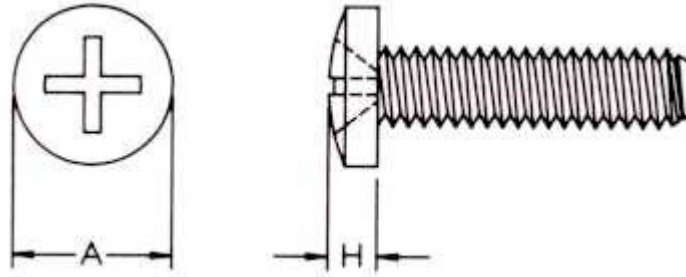

## Machine Screw - Binder Head - Phillips - Nylon 66 - NATURAL or BLACK

Product No.	Thread	Thread Length (mm)	A (mm)	H (mm)	Colour
010440WB118	4-40	30.16	5.97	1.73	Natural
010440WB137B	4-40	34.93	5.97	1.73	Black
010832WB150	8-32	38.1	8.74	2.67	Natural