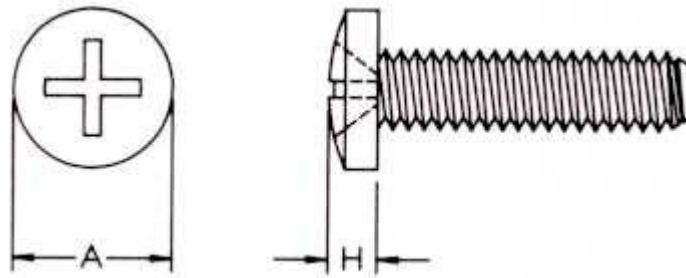

## Machine Screw - Binder Head - Phillips - Nylon 66 - NATURAL or BLACK

| Product No. | Thread | Thread Length (mm) | A (mm) | H (mm) | Colour  |
|-------------|--------|--------------------|--------|--------|---------|
| 010440W037  | 4-40   | 9.53               | 5.56   | 2.03   | Natural |
| 010440W150  | 4-40   | 38.1               | 5.56   | 2.03   | Natural |
| 010632W025  | 6-32   | 6.35               | 6.86   | 2.46   | Natural |
| 010632W050  | 6-32   | 12.7               | 6.86   | 2.46   | Natural |
| 010832W037  | 8-32   | 9.53               | 8.18   | 2.92   | Natural |
| 011024W100  | 10-24  | 25.4               | 9.47   | 3.38   | Natural |