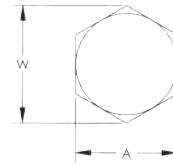

SCREWS, BOLTS, & THREADED ROD

SECTION
II

ALL PARTS UP TO AND INCLUDING 1" LONG ARE FULLY THREADED

SCREW SIZE	A	W	H
1/4	.425-.438	.484-.505	.150-.188
5/16	.484-.500	.552-.577	.195-.235
3/8	.544-.562	.620-.650	.226-.268
1/2	.725-.750	.826-.866	.302-.364
5/8	.906-.938	1.033-1.083	.378-.444
3/4	1.088-1.125	1.240-1.299	.455-.524
7/8	1.269-1.312	1.447-1.516	.531-.604

UNSLOTTED HEX CAP SCREWS Molded in Natural Nylon 6/6

PART NUMBER	SCREW SIZE	THREAD	LENGTH
0325020025	1/4	1/4-20	1/4
0325020037	1/4	1/4-20	3/8
0325020050	1/4	1/4-20	1/2
0325020062	1/4	1/4-20	5/8
0325020075	1/4	1/4-20	3/4
0325020100	1/4	1/4-20	1
0325020125	1/4	1/4-20	1 1/4
0325020150	1/4	1/4-20	1 1/2
0325020165FT	1/4	1/4-20	1 21/32
0325020175FT	1/4	1/4-20	1 3/4
0325020200	1/4	1/4-20	2
0325020212	1/4	1/4-20	2 1/8
0325020225	1/4	1/4-20	2 1/4
0325020250	1/4	1/4-20	2 1/2
0325020250FT	1/4	1/4-20	2 1/2
0325020275	1/4	1/4-20	2 3/4
0325020300	1/4	1/4-20	3
0325020300FT	1/4	1/4-20	3
0325020350	1/4	1/4-20	3 1/2
0325020400	1/4	1/4-20	4
0325020450	1/4	1/4-20	4 1/2
0325020500	1/4	1/4-20	5
0325020550	1/4	1/4-20	5 1/2
0325020600	1/4	1/4-20	6
0331218050	5/16	5/16-18	1/2
0331218075	5/16	5/16-18	3/4

FT = Full Threaded

PART NUMBER	SCREW SIZE	THREAD	LENGTH
0331218100	5/16	5/16-18	1
0331218125	5/16	5/16-18	1 1/4
0331218137	5/16	5/16-18	1 3/8
0331218150	5/16	5/16-18	1 1/2
0331218200	5/16	5/16-18	2
0331218250	5/16	5/16-18	2 1/2
0331218300	5/16	5/16-18	3
0331218350	5/16	5/16-18	3 1/2
0331218400	5/16	5/16-18	4
0331218450	5/16	5/16-18	4 1/2
0331218500	5/16	5/16-18	5
0331218550	5/16	5/16-18	5 1/2
0331224050	5/16	5/16-24	1/2
0331224075	5/16	5/16-24	3/4
0331224100	5/16	5/16-24	1
0331224150	5/16	5/16-24	1 1/2
0331224150FT	5/16	5/16-24	1 1/2
0337516050	3/8	3/8-16	1/2
0337516075	3/8	3/8-16	3/4
0337516100	3/8	3/8-16	1
0337516125	3/8	3/8-16	1 1/4
0337516150	3/8	3/8-16	1 1/2
0337516150FT	3/8	3/8-16	1 1/2
0337516200	3/8	3/8-16	2
0337516200FT	3/8	3/8-16	2