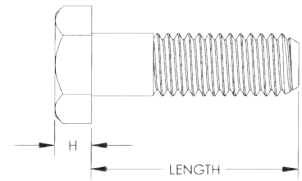

SCREWS, BOLTS, & THREADED ROD

SECTION
II

ALL PARTS UP TO AND INCLUDING 1" LONG ARE FULLY THREADED

SCREW SIZE	A	W	H
1/4	.425-.438	.484-.505	.150-.188
5/16	.484-.500	.552-.577	.195-.235
3/8	.544-.562	.620-.650	.226-.268
1/2	.725-.750	.826-.866	.302-.364
5/8	.906-.938	1.033-1.083	.378-.444
3/4	1.088-1.125	1.240-1.299	.455-.524
7/8	1.269-1.312	1.447-1.516	.531-.604

UNSLOTTED HEX CAP SCREWS Molded in Natural Nylon 6/6

PART NUMBER	SCREW SIZE	THREAD	LENGTH
0325020025	1/4	1/4-20	1/4
0325020037	1/4	1/4-20	3/8
0325020050	1/4	1/4-20	1/2
0325020062	1/4	1/4-20	5/8
0325020075	1/4	1/4-20	3/4
0325020100	1/4	1/4-20	1
0325020125	1/4	1/4-20	1 1/4
0325020150	1/4	1/4-20	1 1/2
0325020165FT	1/4	1/4-20	1 21/32
0325020175FT	1/4	1/4-20	1 3/4
0325020200	1/4	1/4-20	2
0325020212	1/4	1/4-20	2 1/8
0325020225	1/4	1/4-20	2 1/4
0325020250	1/4	1/4-20	2 1/2
0325020250FT	1/4	1/4-20	2 1/2
0325020275	1/4	1/4-20	2 3/4
0325020300	1/4	1/4-20	3
0325020300FT	1/4	1/4-20	3
0325020350	1/4	1/4-20	3 1/2
0325020400	1/4	1/4-20	4
0325020450	1/4	1/4-20	4 1/2
0325020500	1/4	1/4-20	5
0325020550	1/4	1/4-20	5 1/2
0325020600	1/4	1/4-20	6
0331218050	5/16	5/16-18	1/2
0331218075	5/16	5/16-18	3/4

FT = Full Threaded

PART NUMBER	SCREW SIZE	THREAD	LENGTH
0331218100	5/16	5/16-18	1
0331218125	5/16	5/16-18	1 1/4
0331218137	5/16	5/16-18	1 3/8
0331218150	5/16	5/16-18	1 1/2
0331218200	5/16	5/16-18	2
0331218250	5/16	5/16-18	2 1/2
0331218300	5/16	5/16-18	3
0331218350	5/16	5/16-18	3 1/2
0331218400	5/16	5/16-18	4
0331218450	5/16	5/16-18	4 1/2
0331218500	5/16	5/16-18	5
0331218550	5/16	5/16-18	5 1/2
0331224050	5/16	5/16-24	1/2
0331224075	5/16	5/16-24	3/4
0331224100	5/16	5/16-24	1
0331224150	5/16	5/16-24	1 1/2
0331224150FT	5/16	5/16-24	1 1/2
0337516050	3/8	3/8-16	1/2
0337516075	3/8	3/8-16	3/4
0337516100	3/8	3/8-16	1
0337516125	3/8	3/8-16	1 1/4
0337516150	3/8	3/8-16	1 1/2
0337516150FT	3/8	3/8-16	1 1/2
0337516200	3/8	3/8-16	2
0337516200FT	3/8	3/8-16	2