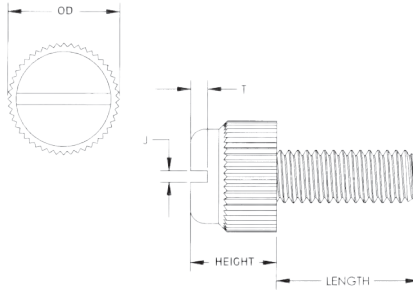

METRIC SCREWS, BOLTS & THREADED ROD

ALL DIMENSIONS ARE IN MILLIMETERS

SECTION
XII

THREAD SIZE	HT.	OD	J	T
M3 X .5	5.48	8.05	.94	1.01
M3.5 X .6	6.1	8.5	.88	1.2
M4 X .7	7.1	9.70	.90	1.15
M5 X .8	7.75	10.04	1.02	1.64
M6 X 1.0	7.75	12.21	1.14	1.95