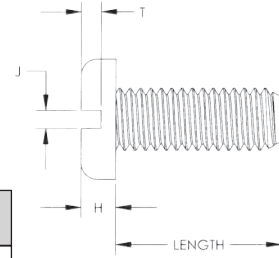

New SIZES

PAN SLOTTED HEADSTYLE

Molded in Natural Nylon 6/6

| PART NUMBER | SCREW SIZE | THREAD | LENGTH |
|-------------|------------|--------|--------|
| 010080P012 | 0 | 0-80 | 1/8 |
| 010080P018 | 0 | 0-80 | 3/16 |
| 010080P025 | 0 | 0-80 | 1/4 |
| 010164P025 | 1 | 164 | 1/4 |
| 010164P075 | 1 | 164 | 3/4 |
| 010172P025 | 1 | 172 | 1/4 |
| 010172P037 | 1 | 172 | 3/8 |
| 010172P050 | 1 | 172 | 1/2 |
| 010256P006 | 2 | 256 | 1/16 |
| 010256P009 | 2 | 256 | 3/32 |
| 010256P012 | 2 | 256 | 1/8 |
| 010256P015 | 2 | 256 | 5/32 |
| 010256P018 | 2 | 256 | 3/16 |
| 010256P025 | 2 | 256 | 1/4 |
| 010256P028 | 2 | 256 | 9/32 |
| 010256P031 | 2 | 256 | 5/16 |
| 010256P037 | 2 | 256 | 3/8 |
| 010256P039 | 2 | 256 | 25/64 |
| 010256P043 | 2 | 256 | 7/16 |
| 010256P050 | 2 | 256 | 1/2 |
| 010256P056 | 2 | 256 | 9/16 |
| 010256P062 | 2 | 256 | 5/8 |
| 010256P075 | 2 | 256 | 3/4 |
| 010256P081 | 2 | 256 | 13/16 |
| 010256P087 | 2 | 256 | 7/8 |
| 010256P100 | 2 | 256 | 1 |
| 010256P112 | 2 | 256 | 1 1/8 |
| 010264P018 | 2 | 264 | 3/16 |
| 010264P037 | 2 | 264 | 3/8 |
| 010348P025 | 3 | 348 | 1/4 |
| 010436P050 | 4 | 436 | 1/2 |
| 010440P009 | 4 | 440 | 3/32 |
| 010440P012 | 4 | 440 | 1/8 |
| 010440P014 | 4 | 440 | 9/64 |
| 010440P018 | 4 | 440 | 3/16 |
| 010440P025 | 4 | 440 | 1/4 |
| 010440P028 | 4 | 440 | 9/32 |
| 010440P031 | 4 | 440 | 5/16 |
| 010440P037 | 4 | 440 | 3/8 |
| 010440P043 | 4 | 440 | 7/16 |
| 010440P050 | 4 | 440 | 1/2 |