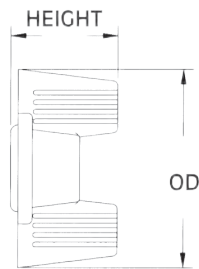

METRIC NUTS

ALL DIMENSIONS ARE IN MILLIMETERS

SECTION
XIII

WING NUTS

Molded in Natural Nylon 6/6

ITEM NUMBER	SCREW SIZE	THREAD	OD	HEIGHT
06M040070WN	M4	0.7	22.8	12.2
06M050080WN	M5	0.8	22.8	12.2
06M060100WN	M6	1.0	27.7	16.0
06M080125WN	M8	1.25	34.8	18.3
06M100150WN	M10	1.5	34.8	18.3
06M120175WN	M12	1.7	44.7	22.7

DECO WING NUTS

Molded in Natural Nylon 6/6

ITEM NUMBER	SCREW SIZE	THREAD	OD	HEIGHT
06M040070DWN	M4	0.7	16.0	8.0
06M050080DWN	M5	0.8	22.2	11.1
06M060100DWN	M6	1.0	29.7	13.4

DECO LOCKING WING NUTS

Molded in Natural Nylon 6/6

ITEM NUMBER	SCREW SIZE	THREAD	OD	HEIGHT
06M040070DLWN	M4	0.7	16.0	8.0
06M050080DLWN	M5	0.8	22.2	11.1
06M060100DLWN	M6	1.0	29.7	13.4