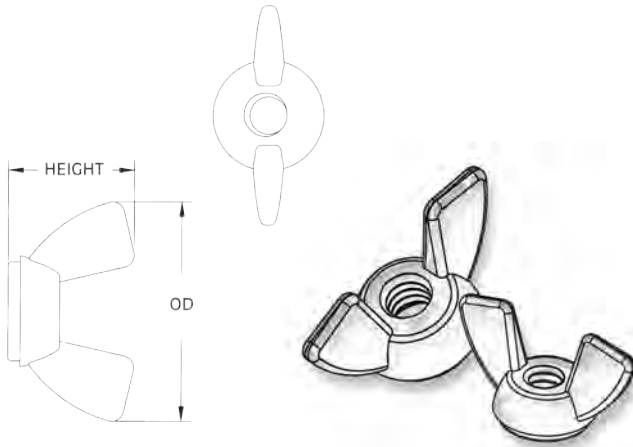

METRIC NUTS

ALL DIMENSIONS ARE IN MILLIMETERS

SECTION
XIII

WING NUTS

Molded in Natural Nylon 6/6

ITEM NUMBER	SCREW SIZE	THREAD	OD	HEIGHT
06M040070WN	M4	0.7	22.8	12.2
06M050080WN	M5	0.8	22.8	12.2
06M060100WN	M6	1.0	27.7	16.0
06M080125WN	M8	1.25	34.8	18.3
06M100150WN	M10	1.5	34.8	18.3
06M120175WN	M12	1.7	44.7	22.7

DECO WING NUTS

Molded in Natural Nylon 6/6

ITEM NUMBER	SCREW SIZE	THREAD	OD	HEIGHT
06M040070DWN	M4	0.7	16.0	8.0
06M050080DWN	M5	0.8	22.2	11.1
06M060100DWN	M6	1.0	29.7	13.4

DECO LOCKING WING NUTS

Molded in Natural Nylon 6/6

ITEM NUMBER	SCREW SIZE	THREAD	OD	HEIGHT
06M040070DLWN	M4	0.7	16.0	8.0
06M050080DLWN	M5	0.8	22.2	11.1
06M060100DLWN	M6	1.0	29.7	13.4