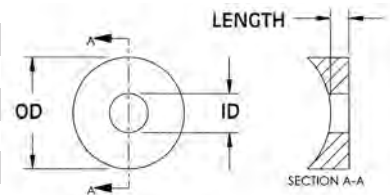

SPACERS

SECTION
V

**New
SIZES**

SPECIAL SPACERS

Molded in **Natural Nylon 6/6**

ITEM NUMBER	DESCRIPTION	OD		ID		LENGTH	
13RS126210	RS 126210	1.262	(32,05)	1.043	(26,49)	.950	(24,13)
13RS126211	RS 126211	1.142	(29,00)	1.051	(26,69)	.502	(12,75)
13RS132056	RS 132056	1.320	(33,53)	1.031	(26,19)	.562	(14,27)
13RS131255	RS 131255	1.312	(33,33)	1.078	(27,38)	3/4	(19,05)
13RS131256	RS 131256	1-5/16	(33,33)	.385	(9,78)	.100	(2,54)
13RS137520	RS 137520	1.375	(33,33)	.656	(16,66)	1/8	(3,18)
13RS137521	RS 137521	1.375	(34,93)	.766	(19,46)	.156	(3,96)
13RS137522	RS 137522	1.375	(34,93)	.795	(20,19)	.400	(10,16)
13RS146050	RS 146050	1.460	(37,08)	.521	(13,23)	.500	(12,70)
13RS150011	RS 150011	1.500	(38,10)	1.187	(30,15)	23/64	(9,13)
13RS150050	RS 150050	1.50	(38,10)	1.02	(25,91)	.50	(12,70)
13RS150051	RS 150051	1 1/2	(38,10)	.397	(10,08)	1/2	(12,70)
13RS162590	RS 162590	1.625	(41,28)	1.388	(35,26)	3/32	(2,38)
13RS162591	RS 162591	1 1/16	(26,99)	.680	(17,27)	.200	(5,08)
13RS162592	RS 162592	1.062	(26,97)	.250	(6,35)	.280	(7,11)
13RS175032	RS 175032	1.750	(44,45)	.928	(23,57)	9/32	(7,14)
13RS175050	RS 175050	1.750	(44,45)	1.140	(28,96)	.500	(12,70)
13RS187509	RS 187509	1.188	(30,18)	.813	(20,65)	.250	(6,35)
13RS187510	RS 187510	1.860	(47,24)	.250	(6,35)	1	(25,40)
13RS213579	RS 213579	2 1/8	(53,98)	1-27/64	(36,09)	.280	(7,11)
13RS213580	RS 213580	2.135	(54,23)	1.760	(44,70)	1/8	(3,18)
13RS213581	RS 213581	2.13	(54,10)	1.63	(41,40)	.130	(3,30)
13RS231251	RS 231251	2 1/32	(70,97)	1.420	(36,07)	.350	(8,89)
13RS231252	RS 231252	2.750	(69,85)	1.945	(49,40)	.400	(10,16)

COVERED SPACERS FOR 90° Flat or Oval Head Screw

Molded in **Natural Nylon 6/6**

ITEM NUMBER	TUBE OD (Ref.)	OD	ID	LENGTH
13CS0008	.996 (25,30)	.866 (22,00)	.323 (8,20)	.217 (5,51)
13CS0010	1.125 (28,57)	.750 (19,05)	.257 (6,52)	.085 (2,15)
13CS0011	1" (25,4)	.875 (22,22)	.375 (9,52)	.250 (6,35)
13CS0012	.875 (22,2)	.750 (19,05)	.318 (8,07)	.070 (1,77)