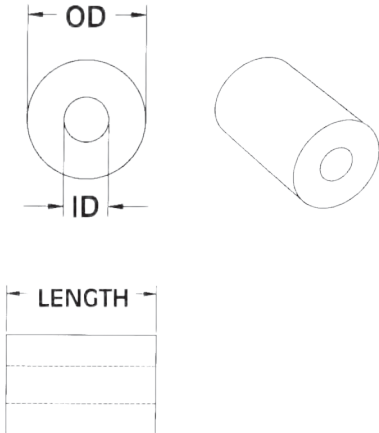

SPACERS

SECTION
V

**New
SIZES**

SPECIAL SPACERS

Molded in **Natural Nylon 6/6**

ITEM NUMBER	DESCRIPTION	OD		ID		LENGTH	
13RS126210	RS 126210	1.262	(32,05)	1.043	(26,49)	.950	(24,13)
13RS126211	RS 126211	1.142	(29,00)	1.051	(26,69)	.502	(12,75)
13RS132056	RS 132056	1.320	(33,53)	1.031	(26,19)	.562	(14,27)
13RS131255	RS 131255	1.312	(33,33)	1.078	(27,38)	3/4	(19,05)
13RS131256	RS 131256	1-5/16	(33,33)	.385	(9,78)	.100	(2,54)
13RS137520	RS 137520	1.375	(33,33)	.656	(16,66)	1/8	(3,18)
13RS137521	RS 137521	1.375	(34,93)	.766	(19,46)	.156	(3,96)
13RS137522	RS 137522	1.375	(34,93)	.795	(20,19)	.400	(10,16)
13RS146050	RS 146050	1.460	(37,08)	.521	(13,23)	.500	(12,70)
13RS150011	RS 150011	1.500	(38,10)	1.187	(30,15)	23/64	(9,13)
13RS150050	RS 150050	1.50	(38,10)	1.02	(25,91)	.50	(12,70)
13RS150051	RS 150051	1 1/2	(38,10)	.397	(10,08)	1/2	(12,70)
13RS162590	RS 162590	1.625	(41,28)	1.388	(35,26)	3/32	(2,38)
13RS162591	RS 162591	1 1/16	(26,99)	.680	(17,27)	.200	(5,08)
13RS162592	RS 162592	1.062	(26,97)	.250	(6,35)	.280	(7,11)
13RS175032	RS 175032	1.750	(44,45)	.928	(23,57)	9/32	(7,14)
13RS175050	RS 175050	1.750	(44,45)	1.140	(28,96)	.500	(12,70)
13RS187509	RS 187509	1.188	(30,18)	.813	(20,65)	.250	(6,35)
13RS187510	RS 187510	1.860	(47,24)	.250	(6,35)	1	(25,40)
13RS213579	RS 213579	2 1/8	(53,98)	1-27/64	(36,09)	.280	(7,11)
13RS213580	RS 213580	2.135	(54,23)	1.760	(44,70)	1/8	(3,18)
13RS213581	RS 213581	2.13	(54,10)	1.63	(41,40)	.130	(3,30)
13RS231251	RS 231251	2 1/32	(70,97)	1.420	(36,07)	.350	(8,89)
13RS231252	RS 231252	2.750	(69,85)	1.945	(49,40)	.400	(10,16)

COVERED SPACERS

Molded in **Natural Nylon 6/6**

Micro Plastics Coved Spacers are molded in tough and resilient natural colored Nylon 6/6 plastic. Spacers fit a variety of tube diameters from 3/4" to 1 1/8" and have inside diameters from .218 to .375 for attachment screws. Coved Spacers are used for attaching parts to rods, tubes, or curved contours.