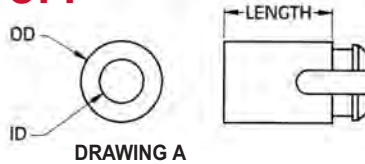

RETAINING SPACERS

Molded in Natural Nylon 6/6

Similar to our standard spacers, but with a specially configured ID designed to grip the screw shank. The spacer remains attached to the screw, for quick, easy assembly.

SPECIAL SNAP-IN STANDOFF

Molded in Natural Nylon 6/6

ITEM NUMBER	SCREW SIZE	PANEL THICKNESS	HOLE SIZE	LENGTH	OD	ID	DRAWING
13SS003094	3	1/16" (1,58)	.187 (4,75)	.945 (24,0)	1/4" (6,35)	.106 (2,69)	A
13SS004018	4	1/16" (1,58)	.187 (4,75)	.187 (4,75)	.250 (6,35)	.125 (3,18)	A
13SS006037	6	1/16" (1,58)	.234 (5,95)	3/8" (9,53)	9/32" (7,14)	.153 (3,89)	A
13SS008037	8	1/16" (1,58)	.234 (5,95)	3/8" (9,53)	9/32" (7,14)	.169 (4,29)	A
13SS008050	8	1/16" (1,58)	.234 (5,95)	1/2" (12,70)	9/32" (7,14)	.169 (4,29)	A
13SS010265	10	1/16" (1,58)	.265 (6,73)	.265 (6,73)	.316 (8,03)	.190 (4,83)	B
13SS010375	10	1/16" (1,58)	.265 (6,73)	.375 (9,53)	.316 (8,03)	.190 (4,83)	B