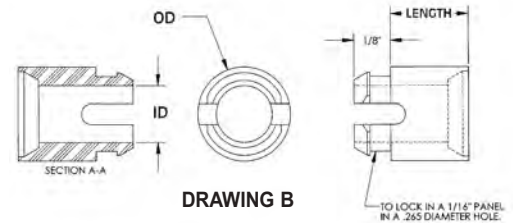

RETAINING SPACERS

Molded in Natural Nylon 6/6

Similar to our standard spacers, but with a specially configured ID designed to grip the screw shank. The spacer remains attached to the screw, for quick, easy assembly.

SPECIAL SNAP-IN STANDOFF

Molded in Natural Nylon 6/6

ITEM NUMBER	SCREW SIZE	PANEL THICKNESS	HOLE SIZE	LENGTH	OD	ID	DRAWING
13SS003094	3	1/16" (1,58)	.187 (4,75)	.945 (24,0)	1/4" (6,35)	.106 (2,69)	A
13SS004018	4	1/16" (1,58)	.187 (4,75)	.187 (4,75)	.250 (6,35)	.125 (3,18)	A
13SS006037	6	1/16" (1,58)	.234 (5,95)	3/8" (9,53)	9/32" (7,14)	.153 (3,89)	A
13SS008037	8	1/16" (1,58)	.234 (5,95)	3/8" (9,53)	9/32" (7,14)	.169 (4,29)	A
13SS008050	8	1/16" (1,58)	.234 (5,95)	1/2" (12,70)	9/32" (7,14)	.169 (4,29)	A
13SS010265	10	1/16" (1,58)	.265 (6,73)	.265 (6,73)	.316 (8,03)	.190 (4,83)	B
13SS010375	10	1/16" (1,58)	.265 (6,73)	.375 (9,53)	.316 (8,03)	.190 (4,83)	B