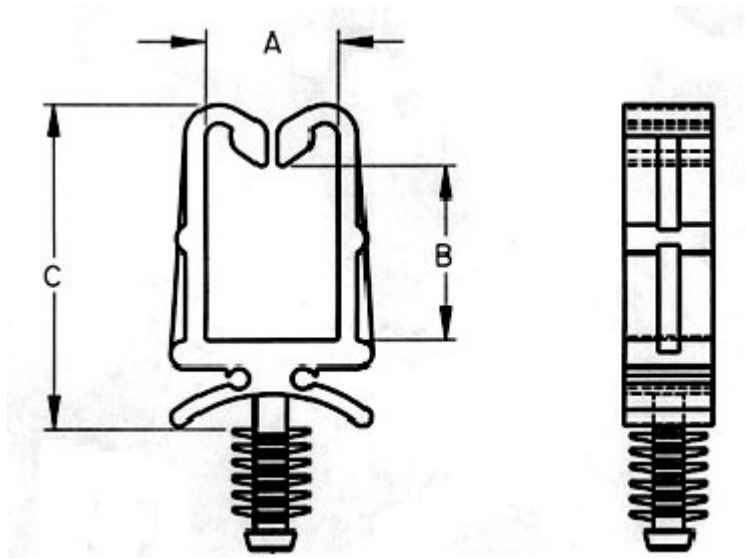

Wire Clip - Saddle - Push Mount - Nylon 66 - NATURAL

Product No.	A (mm)	B (mm)	C (mm)	Mounting Hole Diameter (mm)	Panel Range
22MWHA095150	9.5	19	29.8	5	Variable