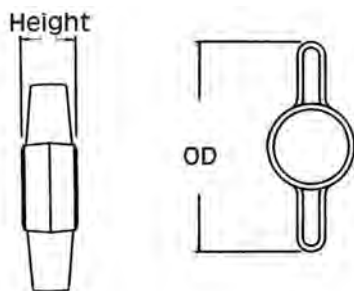

PRESS-LOC THUMB SCREW KNOBS

SECTION

I

WING HEAD - KNOBS

MATERIAL - ACETAL

| ITEM NUMBER | SCREW SIZE | SPECIFICATIONS | | COLOR |
|-------------|------------|----------------|--------|-------|
| | | OD | HEIGHT | |
| 29W010B | #10 | 1" | 1/4" | Black |
| 29W010BL | #10 | 1" | 1/4" | Blue |
| 29W010RD | #10 | 1" | 1/4" | Red |
| 29W010WT | #10 | 1" | 1/4" | White |
| 29W010GR | #10 | 1" | 1/4" | Green |
| 29W014B | 1/4 | 1-17/64" | 11/32" | Black |
| 29W014BL | 1/4 | 1-17/64" | 11/32" | Blue |
| 29W014RD | 1/4 | 1-17/64" | 11/32" | Red |
| 29W014WT | 1/4 | 1-17/64" | 11/32" | White |
| 29W014GR | 1/4 | 1-17/64" | 11/32" | Green |
| 29W516B | 5/16 | 1-1/2" | 13/32" | Black |
| 29W516BL | 5/16 | 1-1/2" | 13/32" | Blue |
| 29W516RD | 5/16 | 1-1/2" | 13/32" | Red |
| 29W516WT | 5/16 | 1-1/2" | 13/32" | White |
| 29W516GR | 5/16 | 1-1/2" | 13/32" | Green |
| 29W038B | 3/8 | 1-25/32" | 31/64" | Black |
| 29W038BL | 3/8 | 1-25/32" | 31/64" | Blue |
| 29W038RD | 3/8 | 1-25/32" | 31/64" | Red |
| 29W038WT | 3/8 | 1-25/32" | 31/64" | White |
| 29W038GR | 3/8 | 1-25/32" | 31/64" | Green |

FLOWERETTE - KNOBS

PRESSES ONTO ANY STD. SOCKET HEX CAP SCREW.

MATERIAL - ACETAL

| ITEM NUMBER | SCREW SIZE | SPECIFICATIONS | | COLOR |
|-------------|------------|----------------|--------|-------|
| | | OD | HEIGHT | |
| 29F014B | 1/4 | 3/8" | 1 1/2" | Black |
| 29F014BL | 1/4 | 3/8" | 1 1/2" | Blue |
| 29F014RD | 1/4 | 3/8" | 1 1/2" | Red |
| 29F014WT | 1/4 | 3/8" | 1 1/2" | White |
| 29F014GR | 1/4 | 3/8" | 1 1/2" | Green |
| 29F516B | 5/16 | 3/8" | 1 1/2" | Black |
| 29F516BL | 5/16 | 3/8" | 1 1/2" | Blue |
| 29F516RD | 5/16 | 3/8" | 1 1/2" | Red |
| 29F516WT | 5/16 | 3/8" | 1 1/2" | White |
| 29F516GR | 5/16 | 3/8" | 1 1/2" | Green |
| 29F038B | 3/8 | 3/8" | 1 1/2" | Black |
| 29F038BL | 3/8 | 3/8" | 1 1/2" | Blue |
| 29F038RD | 3/8 | 3/8" | 1 1/2" | Red |
| 29F038WT | 3/8 | 3/8" | 1 1/2" | White |
| 29F038GR | 3/8 | 3/8" | 1 1/2" | Green |