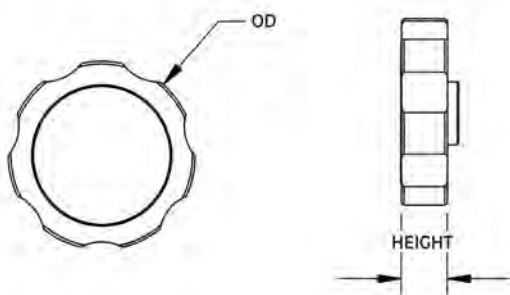

PRESS-LOC THUMB SCREW KNOBS

SECTION

I

WING HEAD - KNOBS

MATERIAL - ACETAL

| ITEM NUMBER | SCREW SIZE | SPECIFICATIONS | | COLOR |
|-------------|------------|----------------|--------|-------|
| | | OD | HEIGHT | |
| 29W010B | #10 | 1" | 1/4" | Black |
| 29W010BL | #10 | 1" | 1/4" | Blue |
| 29W010RD | #10 | 1" | 1/4" | Red |
| 29W010WT | #10 | 1" | 1/4" | White |
| 29W010GR | #10 | 1" | 1/4" | Green |
| 29W014B | 1/4 | 1-17/64" | 11/32" | Black |
| 29W014BL | 1/4 | 1-17/64" | 11/32" | Blue |
| 29W014RD | 1/4 | 1-17/64" | 11/32" | Red |
| 29W014WT | 1/4 | 1-17/64" | 11/32" | White |
| 29W014GR | 1/4 | 1-17/64" | 11/32" | Green |
| 29W516B | 5/16 | 1-1/2" | 13/32" | Black |
| 29W516BL | 5/16 | 1-1/2" | 13/32" | Blue |
| 29W516RD | 5/16 | 1-1/2" | 13/32" | Red |
| 29W516WT | 5/16 | 1-1/2" | 13/32" | White |
| 29W516GR | 5/16 | 1-1/2" | 13/32" | Green |
| 29W038B | 3/8 | 1-25/32" | 31/64" | Black |
| 29W038BL | 3/8 | 1-25/32" | 31/64" | Blue |
| 29W038RD | 3/8 | 1-25/32" | 31/64" | Red |
| 29W038WT | 3/8 | 1-25/32" | 31/64" | White |
| 29W038GR | 3/8 | 1-25/32" | 31/64" | Green |

FLOWERETTE - KNOBS

PRESSES ONTO ANY STD. SOCKET HEX CAP SCREW.

MATERIAL - ACETAL

| ITEM NUMBER | SCREW SIZE | SPECIFICATIONS | | COLOR |
|-------------|------------|----------------|--------|-------|
| | | OD | HEIGHT | |
| 29F014B | 1/4 | 3/8" | 1 1/2" | Black |
| 29F014BL | 1/4 | 3/8" | 1 1/2" | Blue |
| 29F014RD | 1/4 | 3/8" | 1 1/2" | Red |
| 29F014WT | 1/4 | 3/8" | 1 1/2" | White |
| 29F014GR | 1/4 | 3/8" | 1 1/2" | Green |
| 29F516B | 5/16 | 3/8" | 1 1/2" | Black |
| 29F516BL | 5/16 | 3/8" | 1 1/2" | Blue |
| 29F516RD | 5/16 | 3/8" | 1 1/2" | Red |
| 29F516WT | 5/16 | 3/8" | 1 1/2" | White |
| 29F516GR | 5/16 | 3/8" | 1 1/2" | Green |
| 29F038B | 3/8 | 3/8" | 1 1/2" | Black |
| 29F038BL | 3/8 | 3/8" | 1 1/2" | Blue |
| 29F038RD | 3/8 | 3/8" | 1 1/2" | Red |
| 29F038WT | 3/8 | 3/8" | 1 1/2" | White |
| 29F038GR | 3/8 | 3/8" | 1 1/2" | Green |