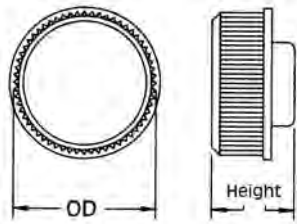

PRESS-LOC THUMB SCREW KNOBS

ROUND HEAD DRAWING FOR:
STANDARD HEAD DIA.
5/16" THROUGH 1"