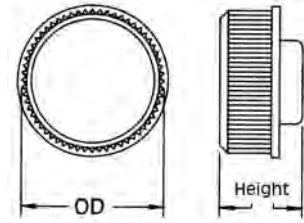

ROUND HEAD DRAWING FOR:
METRIC HEAD DIA.
9,53 THROUGH 25,40

STANDARD - ROUND HEAD - KNOB

PRESSES ONTO ANY STD. SOCKET HEX CAP SCREW

ITEM NUMBER	Material: ACETAL		SPECIFICATIONS		COLOR
	SCREW SIZE		OD	HEIGHT	
23R004B	#4		5/16"	11/64"	Black
23R004BL	#4		5/16"	11/64"	Blue
23R004RD	#4		5/16"	11/64"	Red
23R004WT	#4		5/16"	11/64"	White
23R004GR	#4		5/16"	11/64"	Green
23R006B	#6		3/8"	13/64"	Black
23R006BL	#6		3/8"	13/64"	Blue
23R006RD	#6		3/8"	13/64"	Red
23R006WT	#6		3/8"	13/64"	White
23R006GR	#6		3/8"	13/64"	Green
23R008B	#8		1/2"	7/32"	Black
23R008BL	#8		1/2"	7/32"	Blue
23R008RD	#8		1/2"	7/32"	Red
23R008WT	#8		1/2"	7/32"	White
23R008GR	#8		1/2"	7/32"	Green
23R010B	#10		21/32"	1/4"	Black
23R010BL	#10		21/32"	1/4"	Blue
23R010RD	#10		21/32"	1/4"	Red
23R010WT	#10		21/32"	1/4"	White
23R010GR	#10		21/32"	1/4"	Green
29R147B	1/4		3/4"	5/16"	Black
29R147BL	1/4		3/4"	5/16"	Blue
29R147RD	1/4		3/4"	5/16"	Red
29R147WT	1/4		3/4"	5/16"	White
29R147GR	1/4		3/4"	5/16"	Green
29R141B	1/4		1"	21/64"	Black
29R141BL	1/4		1"	21/64"	Blue
29R141RD	1/4		1"	21/64"	Red
29R141WT	1/4		1"	21/64"	White
29R141GR	1/4		1"	21/64"	Green
29R516B	5/16		1"	25/64"	Black
29R516BL	5/16		1"	25/64"	Blue
29R516RD	5/16		1"	25/64"	Red
29R516WT	5/16		1"	25/64"	White
29R516GR	5/16		1"	25/64"	Green

METRIC - ROUND HEAD - KNOB

PRESSES ONTO ANY STD. SOCKET HEX CAP SCREW.

ITEM NUMBER	Material: ACETAL		SPECIFICATIONS		COLOR
	SCREW SIZE		OD	HEIGHT	
29M300RB	M 3		9,53	5,16	Black
29M300RBL	M 3		9,53	5,16	Blue
29M300RRD	M 3		9,53	5,16	Red
29M300RWT	M 3		9,53	5,16	White
29M300RGR	M 3		9,53	5,16	Green
29M400RB	M 4		12,70	5,56	Black
29M400RBL	M 4		12,70	5,56	Blue
29M400RRD	M 4		12,70	5,56	Red
29M400RWT	M 4		12,70	5,56	White
29M400RGR	M 4		12,70	5,56	Green
29M500RB	M 5		16,60	6,35	Black
29M500RBL	M 5		16,60	6,35	Blue
29M500RRD	M 5		16,60	6,35	Red
29M500RWT	M 5		16,60	6,35	White
29M500RGR	M 5		16,60	6,35	Green
29M600RB	M 6		19,05	7,93	Black
29M600RBL	M 6		19,05	7,93	Blue
29M600RRD	M 6		19,05	7,93	Red
29M600RWT	M 6		19,05	7,93	White
29M600RGR	M 6		19,05	7,93	Green
29M601RB	M 6		25,40	8,33	Black
29M601RBL	M 6		25,40	8,33	Blue
29M601RRD	M 6		25,40	8,33	Red
29M601RWT	M 6		25,40	8,33	White
29M601RGR	M 6		25,40	8,33	Green
29M801RB	M 8		25,40	9,92	Black
29M801RBL	M 8		25,40	9,92	Blue
29M801RRD	M 8		25,40	9,92	Red
29M801RWT	M 8		25,40	9,92	White
29M801RGR	M 8		25,40	9,92	Green