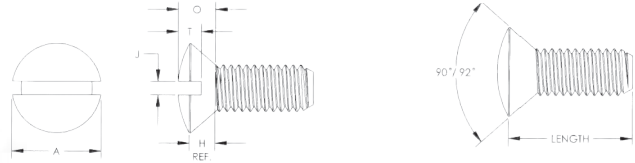

# METRIC SCREWS, BOLTS & THREADED ROD

ALL DIMENSIONS ARE IN MILLIMETERS

SECTION  
**XII**

## OVAL SLOTTED

Molded in **Natural Nylon 6/6**

THREAD SIZE	A	H	O	J	T
M2 X 0.4	3.5 - 4.4	1.2 max ref.	1.7 max	0.5 - 0.7	0.8 - 1.0
M2.5 X 0.45	4.4 - 5.5	1.5 max ref.	2.1 max	0.6 - 0.8	1.0 - 1.2
M3 X 0.5	5.2 - 6.3	1.7 max ref.	2.4 max	0.8 - 1.0	1.2 - 1.5
M3.5 X 0.6	6.9 - 8.2	2.3 max ref.	3.1 max	1.0 - 1.2	1.4 - 1.7
M4 X 0.7	8.0 - 9.4	2.7 max ref.	3.7 max	1.2 - 1.5	1.6 - 1.9
M5 X 0.8	8.9 - 10.4	2.7 max ref.	3.9 max	1.2 - 1.5	2.0 - 2.4
M6 X 1	10.9 - 12.6	3.3 max ref.	4.7 max	1.6 - 1.9	2.4 - 2.8
M8 X 1.25	15.4 - 17.3	4.6 max ref.	6.6 max	2.0 - 2.3	3.2 - 3.7
M10 X 1.5	17.8 - 20.0	5.0 max ref.	7.3 max	2.5 - 2.8	3.8 - 4.4