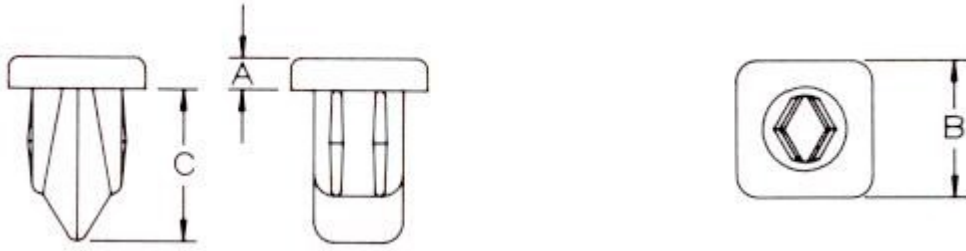

Grommet Nut - Square - Nylon 66 - NATURAL

Product No.	A (mm)	B (mm)	C (mm)	Hole Size (mm)	Panel Thickness (mm)	Screw Size
60SGN04400	2.44	11.51	11.43	6.73 - 7.11	1.91 - 3.68	#6 - #8