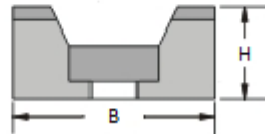

Cable Tie Mounts - Cradle Mount - Nylon 66 - NATURAL

Part No.	A(mm)	B(mm)	C(mm)	F(mm)	H(mm)
42523	9.5	15	3.5	5	7
42525	16	23	5	9	9.8