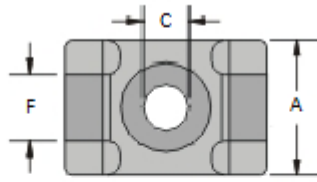

Cable Tie Mounts - Cradle Mount - Nylon 66 - NATURAL

Part No.	A(mm)	B(mm)	C(mm)	F(mm)	H(mm)
42523	9.5	15	3.5	5	7
42525	16	23	5	9	9.8