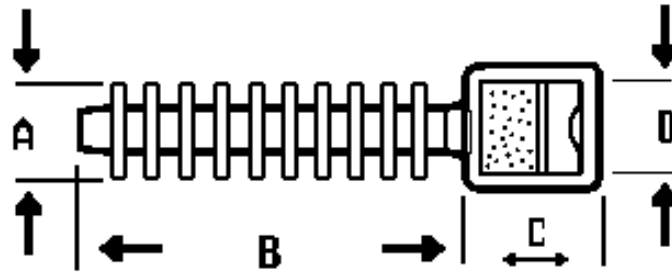

Cable Tie Mounts - Wall Plug - Nylon 66 - BLACK

Part No.	A(mm)	B(mm)	C(mm)	D(mm)
42518	10	37	6.5	9.2