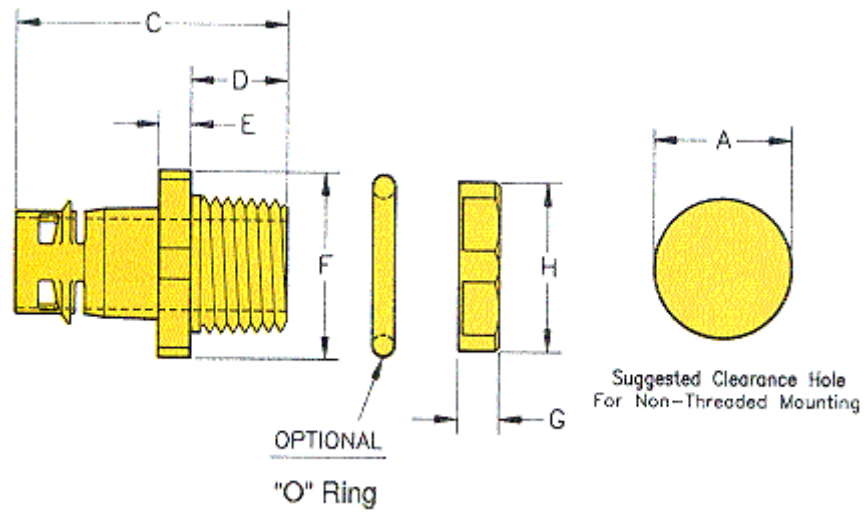

Tube Fitting - Liquid Tight - Nylon 66 - BLACK

| Part No. | Thread | A (mm) | C (mm) | D (mm) | E (mm) | F (mm) | G (mm) | H (mm) |
|----------|----------|-----------|-----------|-----------|-----------|-----------|-----------|-----------|
| 9140 | 1/4" NPT | 12.5 | 39.1 | 11.4 | 5.1 | 19.1 | 5.5 | 19.1 |