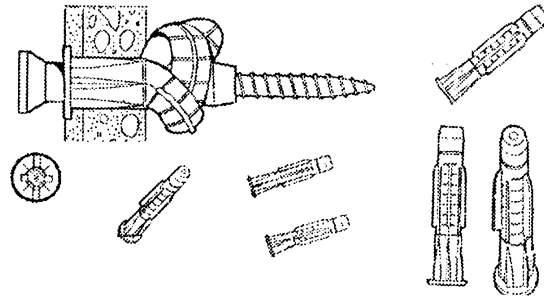

Wall Anchor - Knotting - With Lip - Nylon 66 - GREY

Part Number	Anchor Type	Drill Diameter (mm)	Anchor Length (mm)	Anchor Diameter (mm)	Depth Drill-Hole (mm)	Wood Screw Diameter (mm)
12026	6 x 38	6	38	6	40	4 – 5
12027	8 x 51	8	51	8	55	5 – 6
12028	10 x 61	10	61	10	65	6 – 8