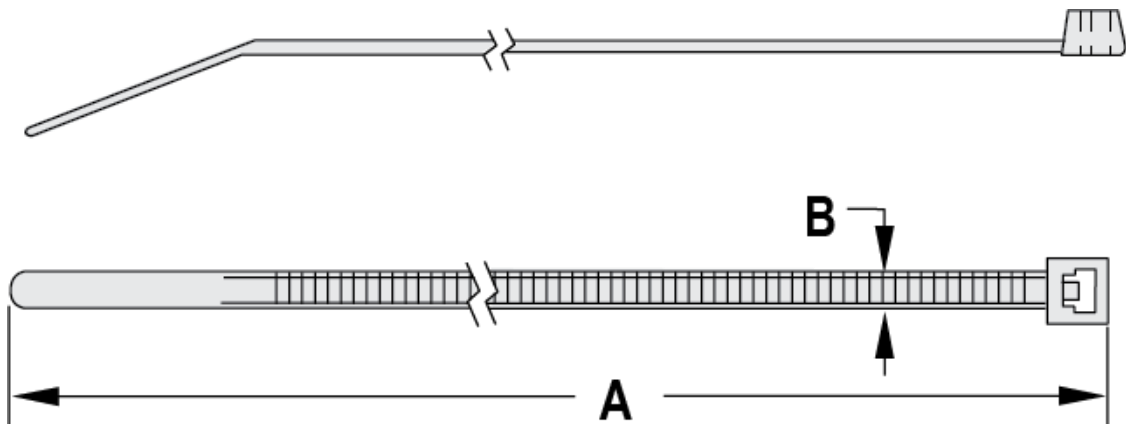

Cable Ties - Standard - Nylon 66 - NATURAL

Part No.	Length A mm	Width B mm	Pack Size		
42001	75mm	2.4mm	1000	Cable ties are manufactured from Nylon 6/6.	
42007	98mm	2.5mm	1000		
42009	120mm	2.5mm	1000		
42011	140mm	2.5mm	1000		
42015	200mm	2.5mm	1000		
42017	120mm	3.2mm	1000		
42019	140mm	3.6mm	1000		
42021	150mm	3.6mm	1000		Flammability self extinguishing UL 94 V2.
42023	200mm	3.6mm	1000		
42025	250mm	3.6mm	1000		
42027	290mm	3.6mm	1000		
42035	180mm	3.6mm	1000		
42037	190mm	4.8mm	1000	Black ties are filled with carbon black and are recommended for general outdoor use as they give a better resistance to ultra violet light.	
42039	200mm	4.8mm	1000		
42043	280mm	4.8mm	100		
42047	360mm	4.8mm	100		
42049	390mm	4.8mm	100	Smooth rounded edges mean easier handling & safer installation.	
42057	240mm	7.6mm	100		
42061	300mm	7.6mm	100		
42067	450mm	7.8mm	100		
42407	98mm	2.5mm	100	Bent rounded tip allows easier insertion through the head of the cable tie.	
42419	140mm	3.6mm	100		
42421	150mm	3.6mm	100		
42423	200mm	3.6mm	100		
42435	180mm	3.6mm	100		
42435-E	178mm	4.8mm	100		