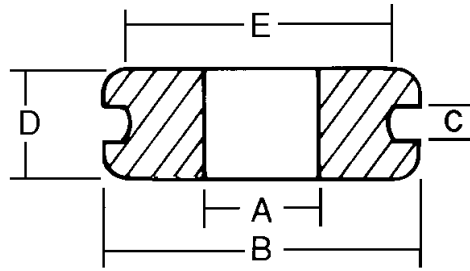

Grommet - Standard - Rubber - BLACK

Part No.	"A" mm	"B" mm	"C" mm	"D" mm	"E" mm
40703	19	42.9	1.6	8	33.3