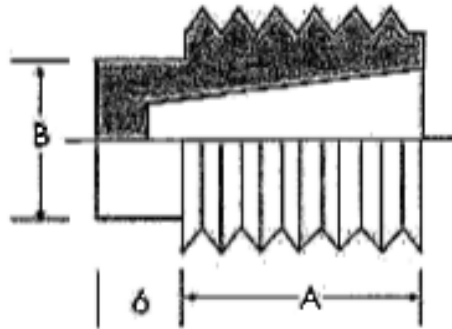

Plug - Threaded Pipe - High Density Polypropylene - BLACK

Part No.	Thread	A (mm)	B (mm)
40503	1/4" BSP	11.9	7.9