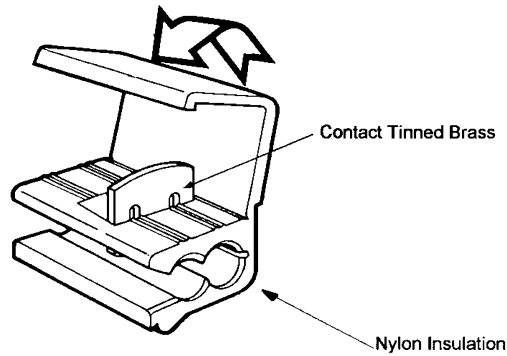

## Connector - Splice - Contact Tinned Brass With Nylon 66

Part No.	Colour	Cable Size			
		Min. (mm <sup>2</sup> )	Max. (mm <sup>2</sup> )	Min. (AWG)	Max. (AWG)
30486	Red	0.25	1	22	16
30487	Blue	1	2.5	16	14
30488	Yellow	4	6	12	10