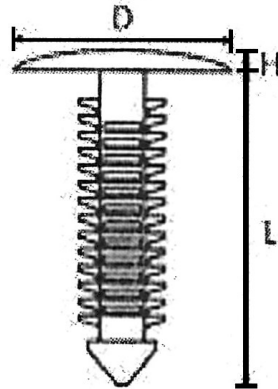

## Clip - Christmas Tree - Nylon 66 - BLACK

Part No.	Fits Hole Sizes (mm)	Approximate Grip Range (mm)	D (mm)	H (mm)	L (mm)
40501	6.0 - 6.8	2.5 - 10.0	20.2	1.7	15.0