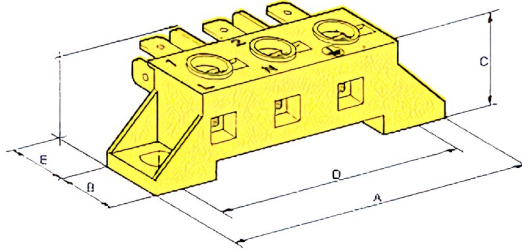

Terminal Block - Screw To Tab - Nylon 66 - BROWN

FV 110

FV 122

Part No.	Cable Size			Screw Size (mm)	A (mm)	B (mm)	C (mm)	D (mm)	E (mm)
	Min. (AWG)	Max. (AWG)	Max. (mm ²)						
1576	18	8	6	M5 x 10	81.5	15	24.5	66.5	16.5
1580	18	8	6	M5 x 10	135	15	24.5	120.6	16.5

Poles	Voltage	Amps	Max. Temperature (°C)	Flammability Rating
3	600	41A	105	94V-0
6	600	41A	105	94V-0