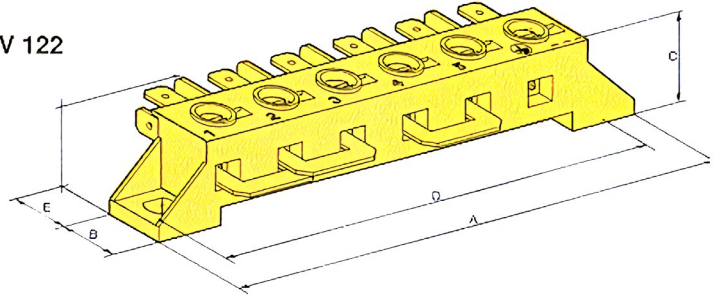

Terminal Block - Screw To Tab - Nylon 66 - BROWN

FV 110

FV 122

Part No.	Cable Size			Screw Size (mm)	A (mm)	B (mm)	C (mm)	D (mm)	E (mm)
	Min. (AWG)	Max. (AWG)	Max. (mm ²)						
1576	18	8	6	M5 x 10	81.5	15	24.5	66.5	16.5
1580	18	8	6	M5 x 10	135	15	24.5	120.6	16.5

Poles	Voltage	Amps	Max. Temperature (°C)	Flammability Rating
3	600	41A	105	94V-0
6	600	41A	105	94V-0