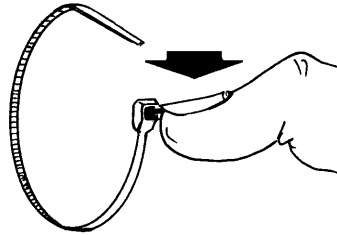

## Cable Ties – Releasable - Nylon 66 - NATURAL

Part No.	Length mm	Width mm	Pack Size
42201	100	3.5	100 Pcs
42203	150	4.8	
42205	200	4.8	
42207	250	4.8	
42209	300	4.8	
42211	370	4.8	

## Cable Ties – Releasable - Nylon 66 - Heavy Duty - NATURAL

Part No.	Length mm	Width mm	Pack Size
42223	200	7.5	100 Pcs
42225	250	7.5	
42227	300	7.5	