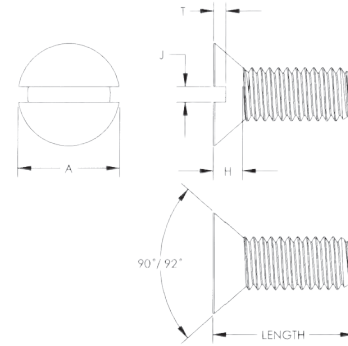

METRIC SCREWS, BOLTS & THREADED ROD

ALL DIMENSIONS ARE IN MILLIMETERS

SECTION
XII

THREAD SIZE	A	H	J	T
M2 X 0.4	3.5 - 4.4	1.2 max ref.	0.5 - 0.7	0.4 - 0.6
M2.5 X 0.45	4.4 - 5.5	1.5 max ref.	0.6 - 0.8	0.5 - 0.7
M3 X 0.5	5.2 - 6.3	1.7 max ref.	0.8 - 1.0	0.6 - 0.9
M3.5 X 0.6	6.9 - 8.2	2.3 max ref.	1.0 - 1.2	0.9 - 1.2
M4 X 0.7	8.0 - 9.4	2.7 max ref.	1.2 - 1.5	1.0 - 1.3
M5 X 0.8	8.9 - 10.4	2.7 max ref.	1.2 - 1.5	1.1 - 1.4
M6 X 1	10.9 - 12.6	3.3 max ref.	1.6 - 1.9	1.2 - 1.6
M8 X 1.25	15.4 - 17.3	4.6 max ref.	2.0 - 2.3	1.8 - 2.3
M10 X 1.5	17.8 - 20.0	5.0 max ref.	2.5 - 2.8	2.0 - 2.6