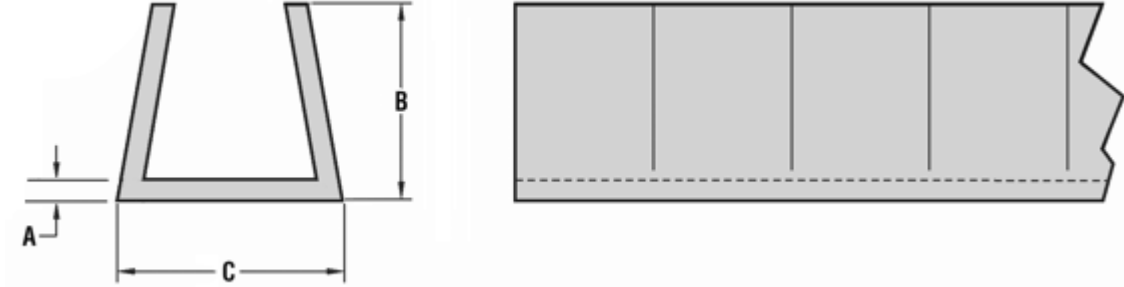

Grommet Roll - Serrated - BLACK - Polypropylene

Part No.	Max. Chassis Thickness (mm)	A (mm)	B (mm)	C (mm)
2226	2.7	1.2	4.8	6.4