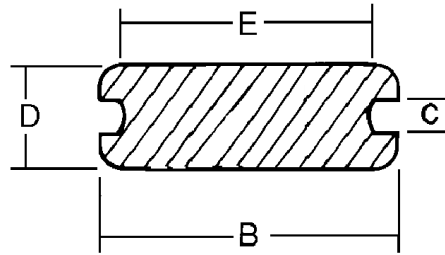

## Grommet - Blind Centre Flange - Rubber - BLACK

Part No.	"B" mm	"C" mm	"D" mm	"E" mm
40702	25.4	1.6	6.4	19
40704	38.1	1.6	8	31.8