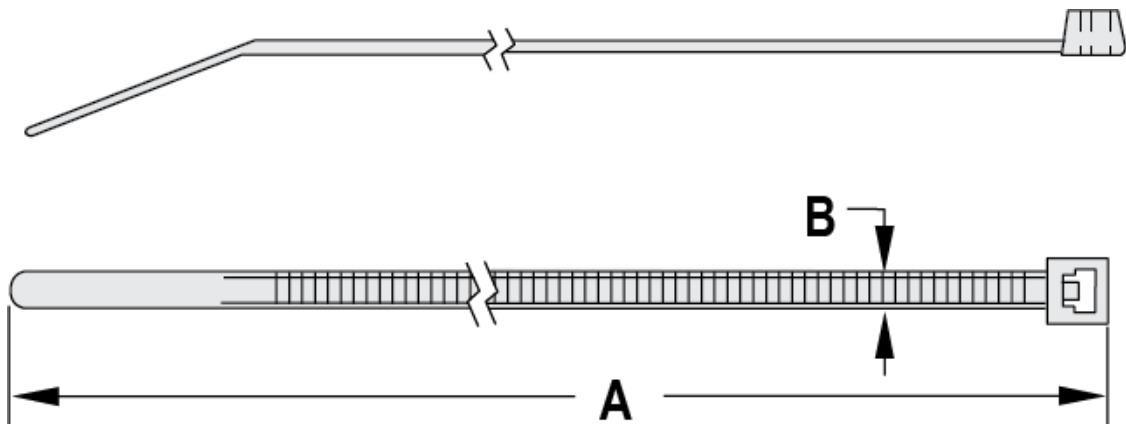

## Cable Ties - Standard - Nylon 66 - BLACK

Part No.	Length A mm	Width B mm	Pack Size		
42002	75mm	2.4mm	1000	Cable ties are manufactured from Nylon 6/6.	
42008	98mm	2.5mm	1000		
42012	140mm	2.5mm	1000		
42014	160mm	2.5mm	1000		
42016	200mm	2.5mm	1000		
42018	120mm	3.2mm	1000		
42020	140mm	3.6mm	1000		
42022	150mm	3.6mm	1000		
42024	200mm	3.6mm	1000		
42026	250mm	3.6mm	1000		
42028	290mm	3.6mm	1000	Flammability self extinguishing UL 94 V2.	
42030	370mm	3.6mm	100		
42032	120mm	4.8mm	1000		
42034	160mm	4.8mm	1000		
42036	180mm	3.6mm	1000		
42038	190mm	4.8mm	1000		
42040	200mm	4.8mm	1000		
42042	250mm	4.8mm	100		
42044	280mm	4.8mm	100		
42046	300mm	4.8mm	100		
42048	360mm	4.8mm	100	Smooth rounded edges mean easier handling & safer installation.	
42050	390mm	4.8mm	100		
42052	430mm	4.8mm	100		
42056	180mm	7.8mm	100		
42058	240mm	7.6mm	100		
					Bent rounded tip allows easier insertion through the head of the cable tie.

## Cable Ties - Standard - Nylon 66 - BLACK

Part No.	Length A mm	Width B mm	Pack Size	
42062	300mm	7.6mm	100	Cable ties are manufactured from Nylon 6/6.
42066	365mm	7.8mm	100	
42068	450mm	7.8mm	100	
42070	540mm	7.8mm	100	
42072	750mm	9mm	100	Flammability self extinguishing UL 94 V2.
42074	800mm	9mm	100	
42076	1168mm	9mm	100	
42078	230mm	12.6mm	100	
42082	380mm	12.6mm	100	Black ties are filled with carbon black and are recommended for general outdoor use as they give a better resistance to ultra violet light.
42086	500mm	12.6mm	100	
42090	720mm	12.6mm	100	
42092	850mm	12.6mm	100	
42094	1030mm	12.6mm	100	
42104	380mm	6.4mm	100	Smooth rounded edges mean easier handling & safer installation.
42408	98mm	2.5mm	100	
42410	250mm	2.5mm	100	
42420	140mm	3.6mm	100	
42424	200mm	3.6mm	100	
42436	180mm	3.6mm	100	Bent rounded tip allows easier insertion through the head of the cable tie.
42421BK	150mm	3.6mm	100	