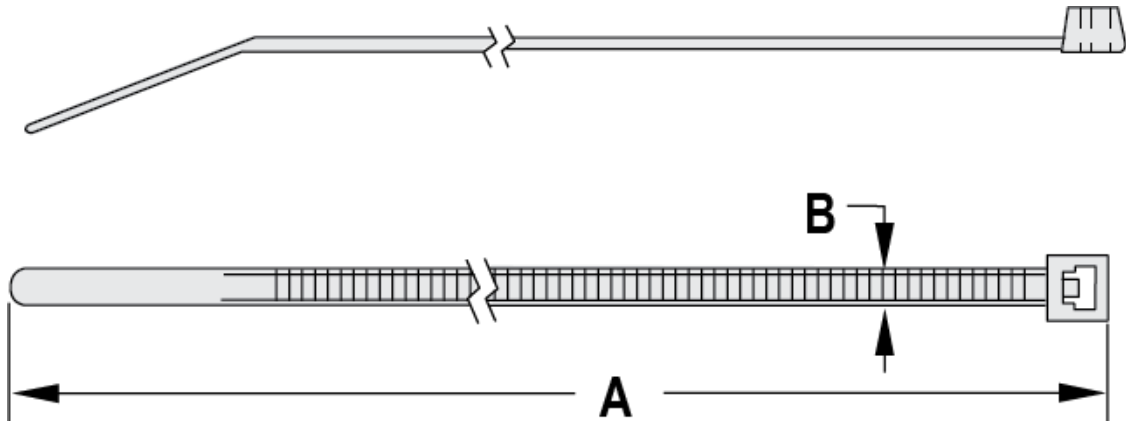

## Cable Ties - Standard - Nylon 66 - BLACK

Part No.	Length A mm	Width B mm	Pack Size		
42002	75mm	2.4mm	1000	Cable ties are manufactured from Nylon 6/6.	
42008	98mm	2.5mm	1000		
42012	140mm	2.5mm	1000		
42014	160mm	2.5mm	1000		
42016	200mm	2.5mm	1000		
42018	120mm	3.2mm	1000		
42020	140mm	3.6mm	1000		
42022	150mm	3.6mm	1000		
42024	200mm	3.6mm	1000		
42026	250mm	3.6mm	1000		
42028	290mm	3.6mm	1000	Flammability self extinguishing UL 94 V2.	
42030	370mm	3.6mm	100		
42032	120mm	4.8mm	1000		
42034	160mm	4.8mm	1000		
42036	180mm	3.6mm	1000		
42038	190mm	4.8mm	1000		
42040	200mm	4.8mm	1000		
42042	250mm	4.8mm	100		
42044	280mm	4.8mm	100		
42046	300mm	4.8mm	100		
42048	360mm	4.8mm	100	Smooth rounded edges mean easier handling & safer installation.	
42050	390mm	4.8mm	100		
42052	430mm	4.8mm	100		
42056	180mm	7.8mm	100		
42058	240mm	7.6mm	100		
					Bent rounded tip allows easier insertion through the head of the cable tie.

## Cable Ties - Standard - Nylon 66 - BLACK

Part No.	Length A mm	Width B mm	Pack Size	
42062	300mm	7.6mm	100	Cable ties are manufactured from Nylon 6/6.
42066	365mm	7.8mm	100	
42068	450mm	7.8mm	100	
42070	540mm	7.8mm	100	
42072	750mm	9mm	100	Flammability self extinguishing UL 94 V2.
42074	800mm	9mm	100	
42076	1168mm	9mm	100	
42078	230mm	12.6mm	100	
42082	380mm	12.6mm	100	Black ties are filled with carbon black and are recommended for general outdoor use as they give a better resistance to ultra violet light.
42086	500mm	12.6mm	100	
42090	720mm	12.6mm	100	
42092	850mm	12.6mm	100	
42094	1030mm	12.6mm	100	
42104	380mm	6.4mm	100	Smooth rounded edges mean easier handling & safer installation.
42408	98mm	2.5mm	100	
42410	250mm	2.5mm	100	
42420	140mm	3.6mm	100	
42424	200mm	3.6mm	100	
42436	180mm	3.6mm	100	Bent rounded tip allows easier insertion through the head of the cable tie.
42421BK	150mm	3.6mm	100	