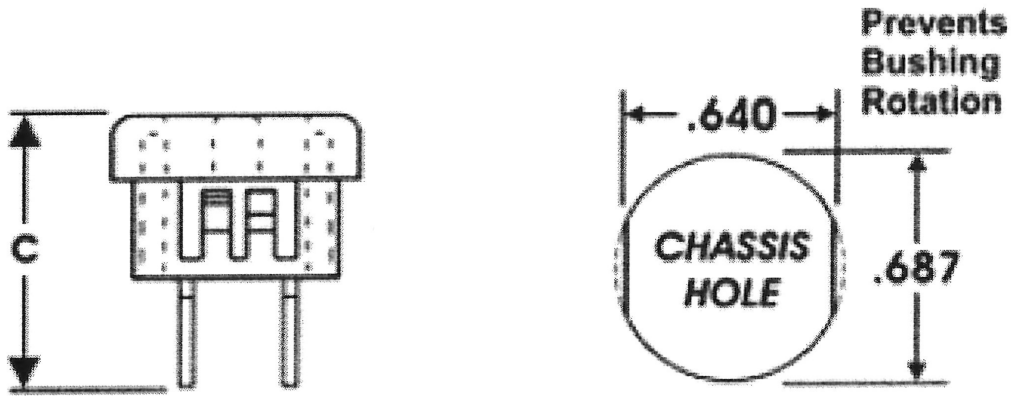

Connector - Terminal Bushing - Nylon 66 - BLACK

Part No.	C (mm)	Connection	Terminals	Tab Size (mm)
30685	22.2	DC 68-2-2	2 x T-202-D Tinned	6.35
30686	22.6	DC 68-2-2	2 x T-202-S	6.35