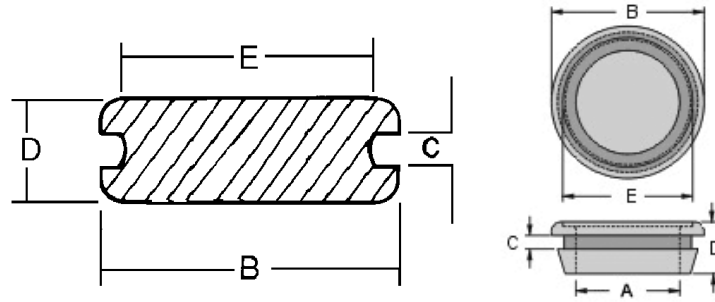

Grommet - Blanking - PVC - BLACK

*Diagram for 40727 only.

Part No	"B" mm	"C" mm	"D" mm	"E" mm
40720	23.0	1.5	6.5	20.0
40721	31.0	1.5	8.0	25.0
40722	8.5	1.7	4.7	6.0
40723	10.2	1.7	4.4	7.2
40724	13.3	1.7	6.3	10.0
40725	19.5	3.4	6.4	13.9
40726	38.1	1.5	7.8	31.7
40727	23.9	2.0	8.0	19.6