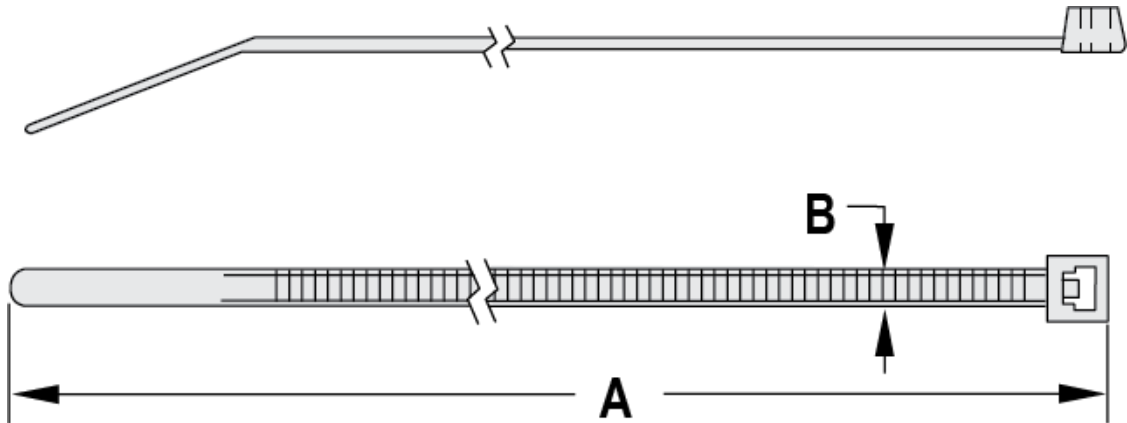

Cable Ties - Standard - Nylon 66 - BLACK

Part No.	Length A mm	Width B mm	Pack Size		
42002	75mm	2.4mm	1000	Cable ties are manufactured from Nylon 6/6.	
42008	98mm	2.5mm	1000		
42012	140mm	2.5mm	1000		
42014	160mm	2.5mm	1000		
42016	200mm	2.5mm	1000		
42018	120mm	3.2mm	1000		
42020	140mm	3.6mm	1000		
42022	150mm	3.6mm	1000		
42024	200mm	3.6mm	1000		
42026	250mm	3.6mm	1000		
42028	290mm	3.6mm	1000	Flammability self extinguishing UL 94 V2.	
42030	370mm	3.6mm	100		
42032	120mm	4.8mm	1000		
42034	160mm	4.8mm	1000		
42036	180mm	3.6mm	1000		
42038	190mm	4.8mm	1000		
42040	200mm	4.8mm	1000		
42042	250mm	4.8mm	100		
42044	280mm	4.8mm	100		
42046	300mm	4.8mm	100		
42048	360mm	4.8mm	100	Smooth rounded edges mean easier handling & safer installation.	
42050	390mm	4.8mm	100		
42052	430mm	4.8mm	100		
42056	180mm	7.8mm	100		
42058	240mm	7.6mm	100		
					Bent rounded tip allows easier insertion through the head of the cable tie.

Cable Ties - Standard - Nylon 66 - BLACK

Part No.	Length A mm	Width B mm	Pack Size	
42062	300mm	7.6mm	100	Cable ties are manufactured from Nylon 6/6.
42066	365mm	7.8mm	100	
42068	450mm	7.8mm	100	
42070	540mm	7.8mm	100	
42072	750mm	9mm	100	Flammability self extinguishing UL 94 V2.
42074	800mm	9mm	100	
42076	1168mm	9mm	100	
42078	230mm	12.6mm	100	
42082	380mm	12.6mm	100	Black ties are filled with carbon black and are recommended for general outdoor use as they give a better resistance to ultra violet light.
42086	500mm	12.6mm	100	
42090	720mm	12.6mm	100	
42092	850mm	12.6mm	100	
42094	1030mm	12.6mm	100	
42104	380mm	6.4mm	100	Smooth rounded edges mean easier handling & safer installation.
42408	98mm	2.5mm	100	
42410	250mm	2.5mm	100	
42420	140mm	3.6mm	100	
42424	200mm	3.6mm	100	
42436	180mm	3.6mm	100	Bent rounded tip allows easier insertion through the head of the cable tie.
42421BK	150mm	3.6mm	100	