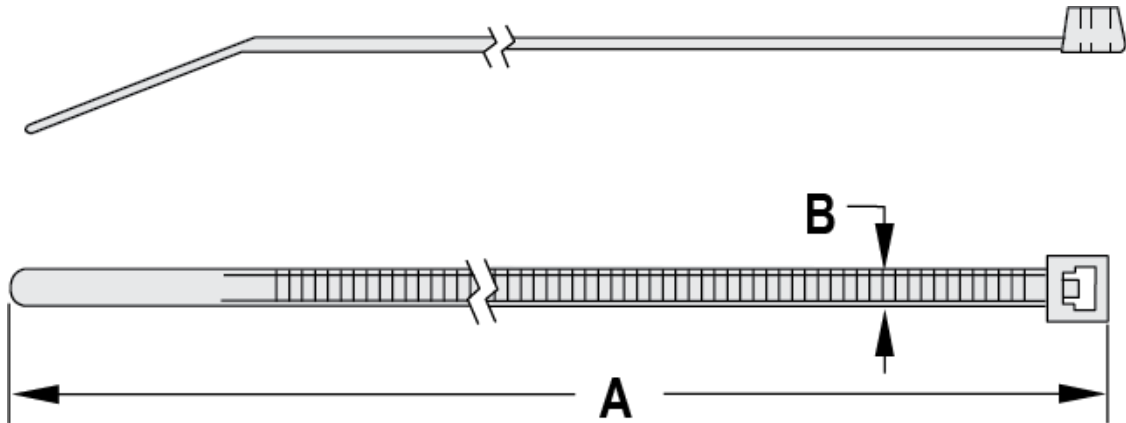

Cable Ties - Standard - Nylon 66 - BLACK

Part No.	Length A mm	Width B mm	Pack Size		
42002	75mm	2.4mm	1000	Cable ties are manufactured from Nylon 6/6.	
42008	98mm	2.5mm	1000		
42012	140mm	2.5mm	1000		
42014	160mm	2.5mm	1000		
42016	200mm	2.5mm	1000		
42018	120mm	3.2mm	1000		
42020	140mm	3.6mm	1000		
42022	150mm	3.6mm	1000		
42024	200mm	3.6mm	1000		
42026	250mm	3.6mm	1000		
42028	290mm	3.6mm	1000	Flammability self extinguishing UL 94 V2.	
42030	370mm	3.6mm	100		
42032	120mm	4.8mm	1000		
42034	160mm	4.8mm	1000		
42036	180mm	3.6mm	1000		
42038	190mm	4.8mm	1000		
42040	200mm	4.8mm	1000		
42042	250mm	4.8mm	100		
42044	280mm	4.8mm	100		
42046	300mm	4.8mm	100		
42048	360mm	4.8mm	100	Smooth rounded edges mean easier handling & safer installation.	
42050	390mm	4.8mm	100		
42052	430mm	4.8mm	100		
42056	180mm	7.8mm	100		
42058	240mm	7.6mm	100		
					Bent rounded tip allows easier insertion through the head of the cable tie.

Cable Ties - Standard - Nylon 66 - BLACK

Part No.	Length A mm	Width B mm	Pack Size	
42062	300mm	7.6mm	100	Cable ties are manufactured from Nylon 6/6.
42066	365mm	7.8mm	100	
42068	450mm	7.8mm	100	
42070	540mm	7.8mm	100	
42072	750mm	9mm	100	Flammability self extinguishing UL 94 V2.
42074	800mm	9mm	100	
42076	1168mm	9mm	100	
42078	230mm	12.6mm	100	
42082	380mm	12.6mm	100	Black ties are filled with carbon black and are recommended for general outdoor use as they give a better resistance to ultra violet light.
42086	500mm	12.6mm	100	
42090	720mm	12.6mm	100	
42092	850mm	12.6mm	100	
42094	1030mm	12.6mm	100	
42104	380mm	6.4mm	100	Smooth rounded edges mean easier handling & safer installation.
42408	98mm	2.5mm	100	
42410	250mm	2.5mm	100	
42420	140mm	3.6mm	100	
42424	200mm	3.6mm	100	
42436	180mm	3.6mm	100	Bent rounded tip allows easier insertion through the head of the cable tie.
42421BK	150mm	3.6mm	100	