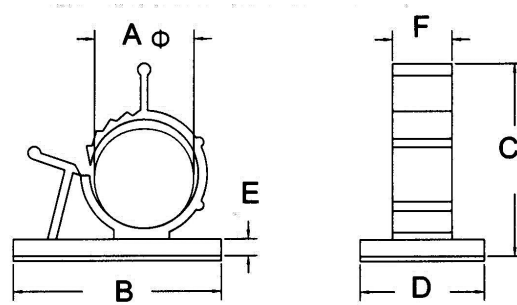

Cable Clamps - Adjustable - Adhesive - Nylon 66 - BLACK

Part No.	A (mm)	B (mm)	C (mm)	D (mm)	E (mm)	F (mm)
42574	8 – 10	25	22	19	1.6	10
42575	10 – 12.5	32	28	19	1.6	10
42576	12.5 – 15	37	32	18.5	3.0	12
42577	16.5 – 20	42	40	25	3.0	12.7
42578	22 – 25	42	45	21.5	3.0	11