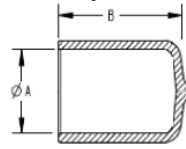

End Cap - Vinyl

Part No.	A (mm)	B (mm)	Colour	
41902	5	5	Black	
41903G	4	8	Grey	
41904	3.2	12	Black	
41905	4	8	Black	
41906	5	12	Black	Vinyl end caps can be used for protecting and sealing. Cables Tubes Wire Dowel Exposed Threads Also available in other sizes, colours and materials (eg silicon, EPDM). Call for details.
41907	6	10	Black	
41908	6.3	12	Black	
41909	7.5	8	Black	
41910	8	9.5	Black	
41911	9.5	12	Black	
41912	11	13	Black	
41913	12	16	Black	
41914	14	38	Black	
41915	18	13	Black	
41916R	12	12	Red	
41917	16	12	Black	
41918	19	19	Black	
41919R	19	50	Red	
41920	35	38	Black	
41921	20.5	19	Black	
41922	9	25	Black	
41923	3	5	Black	
41923R	3	5	Red	
41924	4	12	Black	
41925	4	16	Black	

Part No.	Diam. (mm)	Length (mm)	Colour		
41926	5	13	Black	Vinyl end caps can be used for protecting and sealing.	
41927	6	13	Black		
41928	7	25	Black		
41929	8	38	Black		
41930	12	38	Black		
41932	20	63	Black		
41933	24	63	Black		
41934	48	38	Black		
41935RB	12	10	Royal Blue		Cables
41937	12	13	Black		Tubes
41938	11	16	Black		
41939	9	13	Black	Wire	
41939R	9	13	Red	Dowel	
41940	14	25	Black	Exposed Threads	
41941	18	38	Black		
41942	20	38	Black		
41943	22	38	Black		
41944	4.8	2.5	Black		
41945	19	38	Black	Also available in other sizes, colours and materials (eg silicon, EPDM). Call for details.	
41946	50	38	Black		
41947	18	19	Black		
41948	22	19	Black		
41949	15	12	Black		
41950W	2.9	13	White		
41951	2.9	13	Black		
41952	8	25	Black		
41953	4.75	25	Black		
41955	25	25	Black		