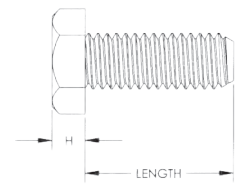

ITEM NUMBER	-----	DESCRIPTION	-----
50M050080J008	M5	X .8 8MM	HEX
50M050080J010	M5	X .8 10MM	HEX
50M050080J012	M5	X .8 12MM	HEX
50M050080J014	M5	X .8 14MM	HEX
50M050080J016	M5	X .8 16MM	HEX
50M050080J020	M5	X .8 20MM	HEX
50M050080J025	M5	X .8 25MM	HEX
50M050080J030	M5	X .8 30MM	HEX
50M050080J035	M5	X .8 35MM	HEX
50M050080J040	M5	X .8 40MM	HEX
50M050080J070	M5	X .8 70MM	HEX
50M060100J005	M6	X 1.00 5MM	HEX
50M060100J008	M6	X 1.00 8MM	HEX
50M060100J010	M6	X 1.00 10MM	HEX
50M060100J012	M6	X 1.00 12MM	HEX
50M060100J016	M6	X 1.00 16MM	HEX
50M060100J020	M6	X 1.00 20MM	HEX
50M060100J025	M6	X 1.00 25MM	HEX
50M060100J030	M6	X 1.00 30MM	HEX
50M060100J035	M6	X 1.00 35MM	HEX
50M060100J040	M6	X 1.00 40MM	HEX
50M060100J045	M6	X 1.00 45MM	HEX
50M060100J050	M6	X 1.00 50MM	HEX
50M060100J070	M6	X 1.00 70MM	HEX
50M060100J075	M6	X 1.00 75MM	HEX
50M080125J006	M8	X 1.25 6MM	HEX
50M080125J010	M8	X 1.25 10MM	HEX
50M080125J016	M8	X 1.25 16MM	HEX
50M080125J020	M8	X 1.25 20MM	HEX
50M080125J025	M8	X 1.25 25MM	HEX
50M080125J030	M8	X 1.25 30MM	HEX
50M080125J035	M8	X 1.25 35MM	HEX
50M080125J040	M8	X 1.25 40MM	HEX
50M080125J050	M8	X 1.25 50MM	HEX
50M080125J070	M8	X 1.25 70MM	HEX
50M080125J080	M8	X 1.25 80MM	HEX
50M100150J016	M10	X 1.50 16MM	HEX
50M100150J020	M10	X 1.50 20MM	HEX
50M100150J025	M10	X 1.50 25MM	HEX
50M100150J030	M10	X 1.50 30MM	HEX
50M100150J035	M10	X 1.50 35MM	HEX
50M100150J050	M10	X 1.50 50MM	HEX
50M100150J060	M10	X 1.50 60MM	HEX
50M120125J012	M12	X 1.25 12MM	HEX
50M120175J020	M12	X 1.75 20MM	HEX
50M120175J025	M12	X 1.75 25MM	HEX
50M120175J030	M12	X 1.75 30MM	HEX
50M120175J035	M12	X 1.75 35MM	HEX
50M120175J040	M12	X 1.75 40MM	HEX
50M120175J050	M12	X 1.75 50MM	HEX