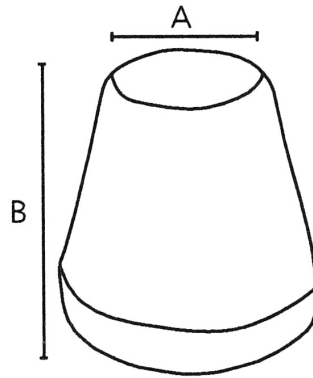

Plug - Chair - Conical - Rubber - BLACK

Part No.	A (mm)	B (mm)	Pack Size
41782	19	29	100
41783	25	38	100