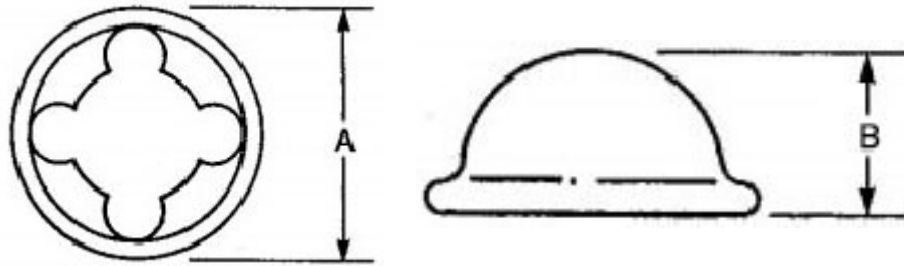

## Ratchet Cap - Zinc Plated Brass

Part No.	Shaft Size	A (mm)	B (mm)
12100	12.7mm	22	9
12101	6 mm	15.5	7