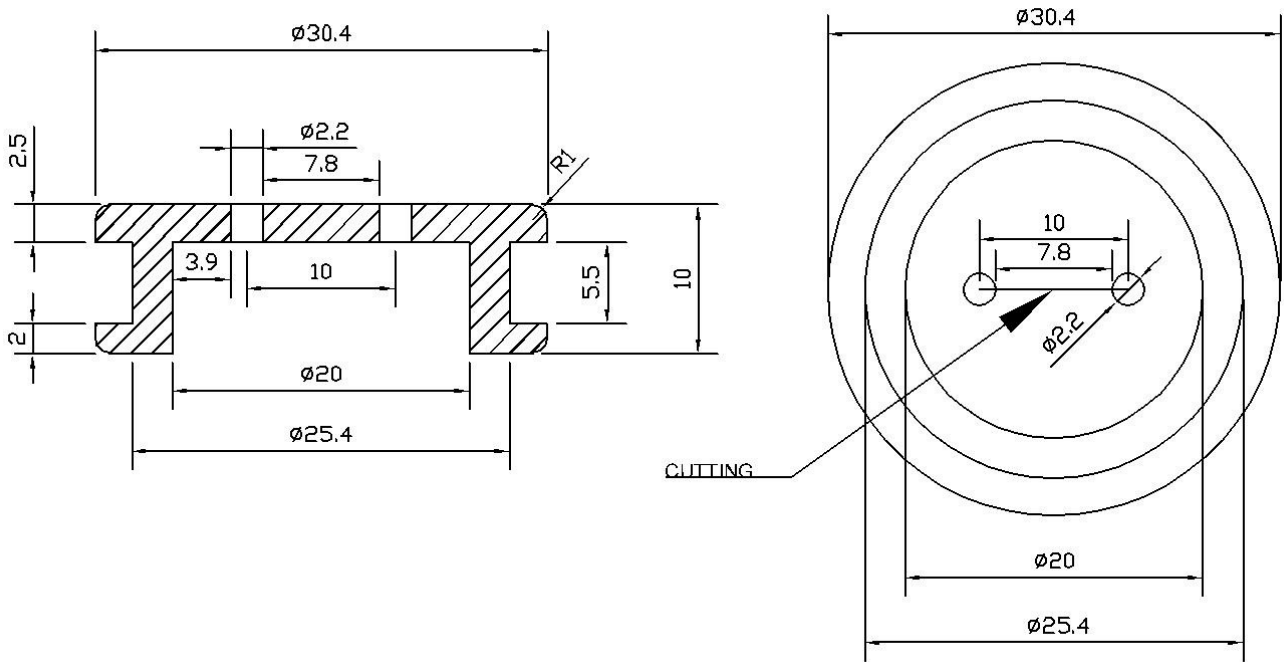

Grommet - Push-Through - Rubber - BLACK

Part No.	O.D mm	I.D mm	Cutting mm	Panel Size Mm
40708	32.4	21	9.8	5.2